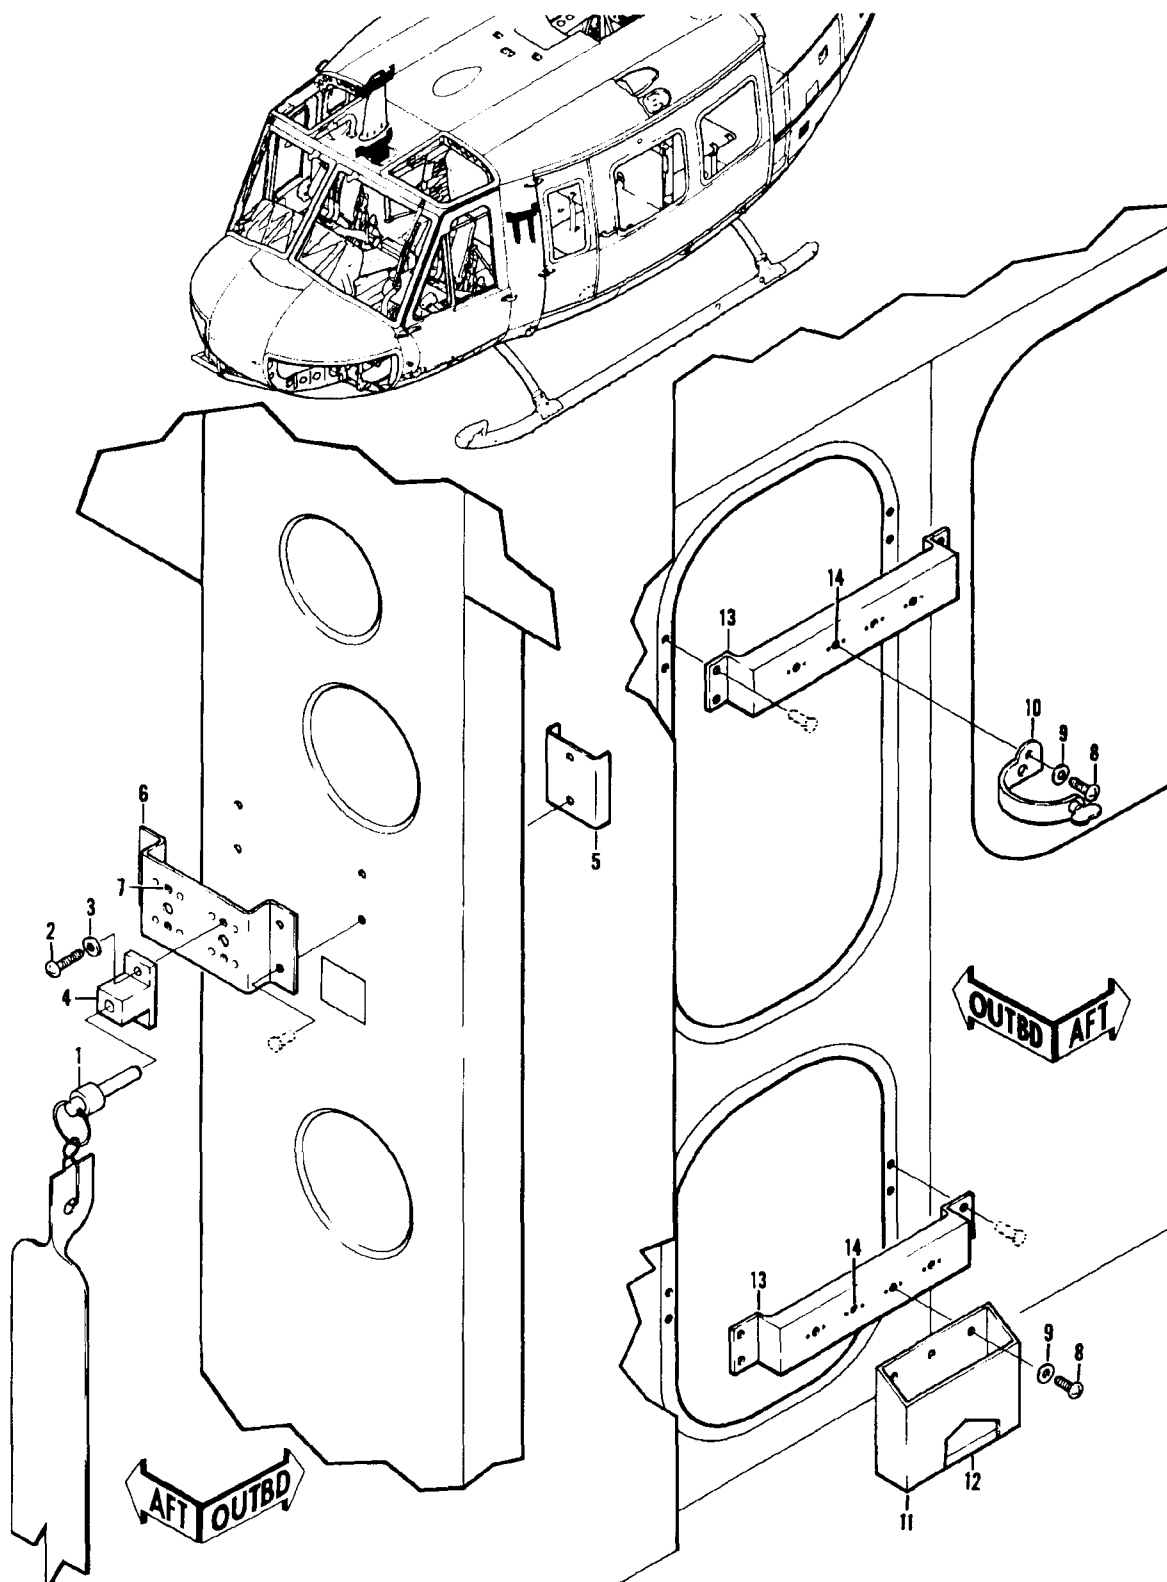

1753/(1754 BLANK)

ALL DATA ON PAGES 1754 THROUGH 1759 (FIG. 429A) DELETED

Figure 429B. Warning Flags Installation, Flare and Chaff Dispense

SECTION II

TM55-1520-210-23P

(1) ILLUSTRATION		(2)	(3)	(4)	(5)	(6)	(7)	(8)
(A) FIG. NO.	(B) ITEM NO.	SMR CODE	NATIONAL STOCK NUMBER	FSCM	PART NUMBER	DESCRIPTION USABLE ON CODE	U/M	QTY INC IN UNIT
						GROUP 16 MISSION EQUIPMENT		
		XCFZZ		20309	ES-F-221710	FLARE AND CHAFF SEE FIG.5B FOR NHAUHX	E A	2
429B	1	XDOZZ		19200	9311511	.SAFETY PIN AND FLAGUHX	E A	1
429B	2	PAOZZ	5305-00-057-0499	96906	MS51958-3	.SCREW, MACHINEUHX	E A	4
429B	3	PAOZZ	5310-00-722-5998	96906	MS15795-805	.WASHER, FLATUHX	E A	4
429B	4	XDOZZ		20309	ES-C-221270	.HOUSING SAFETYUHX	E A	1
429B	5	MFOZZ		20309	ES-B-221712	.PLATE STRUCT A/CUHX	E A	1
429B	6	XDO00		20309	ES-C-221711	.BRACKET ASSYUHX	E A	1
429B	7	PAOZZ	5310-00-777-5785	96906	MS21059L06	.. NUT, SELF-LOCKING, PLUHX	E A	4
429B		XCFZZ		20309	ES-F-221716	RACK, RIFLE, M16 SEE FIG.5B FOR NHAUHX	E A	1
429B	8	PAOZZ	5305-00-989-7434	96906	MS35207-263	.SCREW, MACHINEUHX	E A	4
429B	9	PAOZZ	5310-00-883-9384	96906	MS15795-842	.WASHER, FLATUHX	E A	4
429B	10	PAOZZ	5999-00-937-4528	71286	7C27-12BA	.CLAMP, ELECTRICALUHX	E A	1
429B	11	XDO00		20309	ES-C-221714	.POCKET ASSYUHX	E A	1
429B	12	PAOZZ		20309	ES-C-221715	.. CUSHION, ACCESSORYUHX	E A	1
429B	13	XDO00		20309	ES-C-221713	.BRACKETUHX	E A	2
429B	14	PAOZZ	5310-00-777-5791	960906	MS21059L3	.. NUT, SELF-LOCKING, PLUHX	E A	4