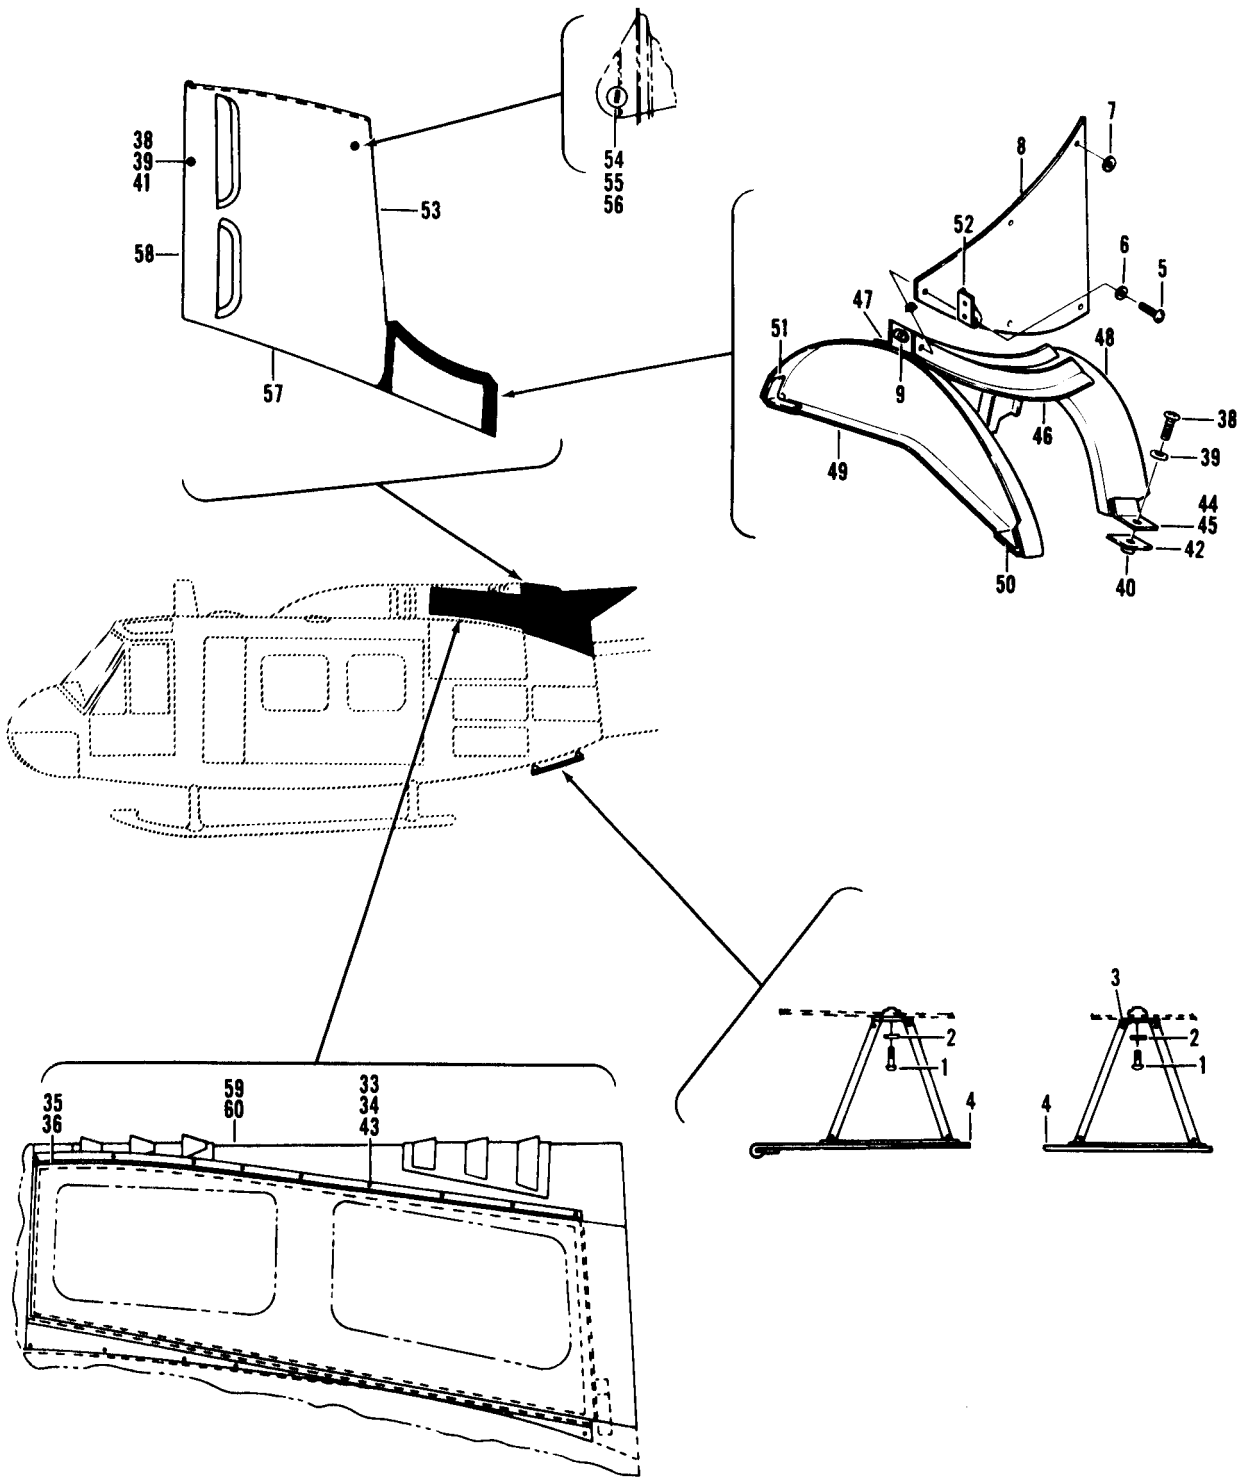

1753/(1754 BLANK)

ALL DATA ON PAGES 1754 THROUGH 1759 (FIG. 429A) DELETED

Figure 429B. Warning Flags Installation, Flare and Chaff Dispense

SECTION II

TM55-1520-210-23P

(1) ILLUSTRATION		(2)	(3)	(4)	(5)	(6)	(7)	(8)
(A) FIG. NO.	(B) ITEM NO.	SMR CODE	NATIONAL STOCK NUMBER	FSCM	PART NUMBER	DESCRIPTION USABLE ON CODE	U/M	QTY INC IN UNIT
						GROUP 16 MISSION EQUIPMENT		
		XCFZZ		20309	ES-F-221710	FLARE AND CHAFF SEE FIG.5B FOR NHAUHX	E A	2
429B	1	XDOZZ		19200	9311511	.SAFETY PIN AND FLAGUHX	E A	1
429B	2	PAOZZ	5305-00-057-0499	96906	MS51958-3	.SCREW, MACHINEUHX	E A	4
429B	3	PAOZZ	5310-00-722-5998	96906	MS15795-805	.WASHER, FLATUHX	E A	4
429B	4	XDOZZ		20309	ES-C-221270	.HOUSING SAFETYUHX	E A	1
429B	5	MFOZZ		20309	ES-B-221712	.PLATE STRUCT A/CUHX	E A	1
429B	6	XDO00		20309	ES-C-221711	.BRACKET ASSYUHX	E A	1
429B	7	PAOZZ	5310-00-777-5785	96906	MS21059L06	.. NUT, SELF-LOCKING, PLUHX	E A	4
429B		XCFZZ		20309	ES-F-221716	RACK, RIFLE, M16 SEE FIG.5B FOR NHAUHX	E A	1
429B	8	PAOZZ	5305-00-989-7434	96906	MS35207-263	.SCREW, MACHINEUHX	E A	4
429B	9	PAOZZ	5310-00-883-9384	96906	MS15795-842	.WASHER, FLATUHX	E A	4
429B	10	PAOZZ	5999-00-937-4528	71286	7C27-12BA	.CLAMP, ELECTRICALUHX	E A	1
429B	11	XDO00		20309	ES-C-221714	.POCKET ASSYUHX	E A	1
429B	12	PAOZZ		20309	ES-C-221715	.. CUSHION, ACCESSORYUHX	E A	1
429B	13	XDO00		20309	ES-C-221713	.BRACKETUHX	E A	2
429B	14	PAOZZ	5310-00-777-5791	960906	MS21059L3	.. NUT, SELF-LOCKING, PLUHX	E A	4