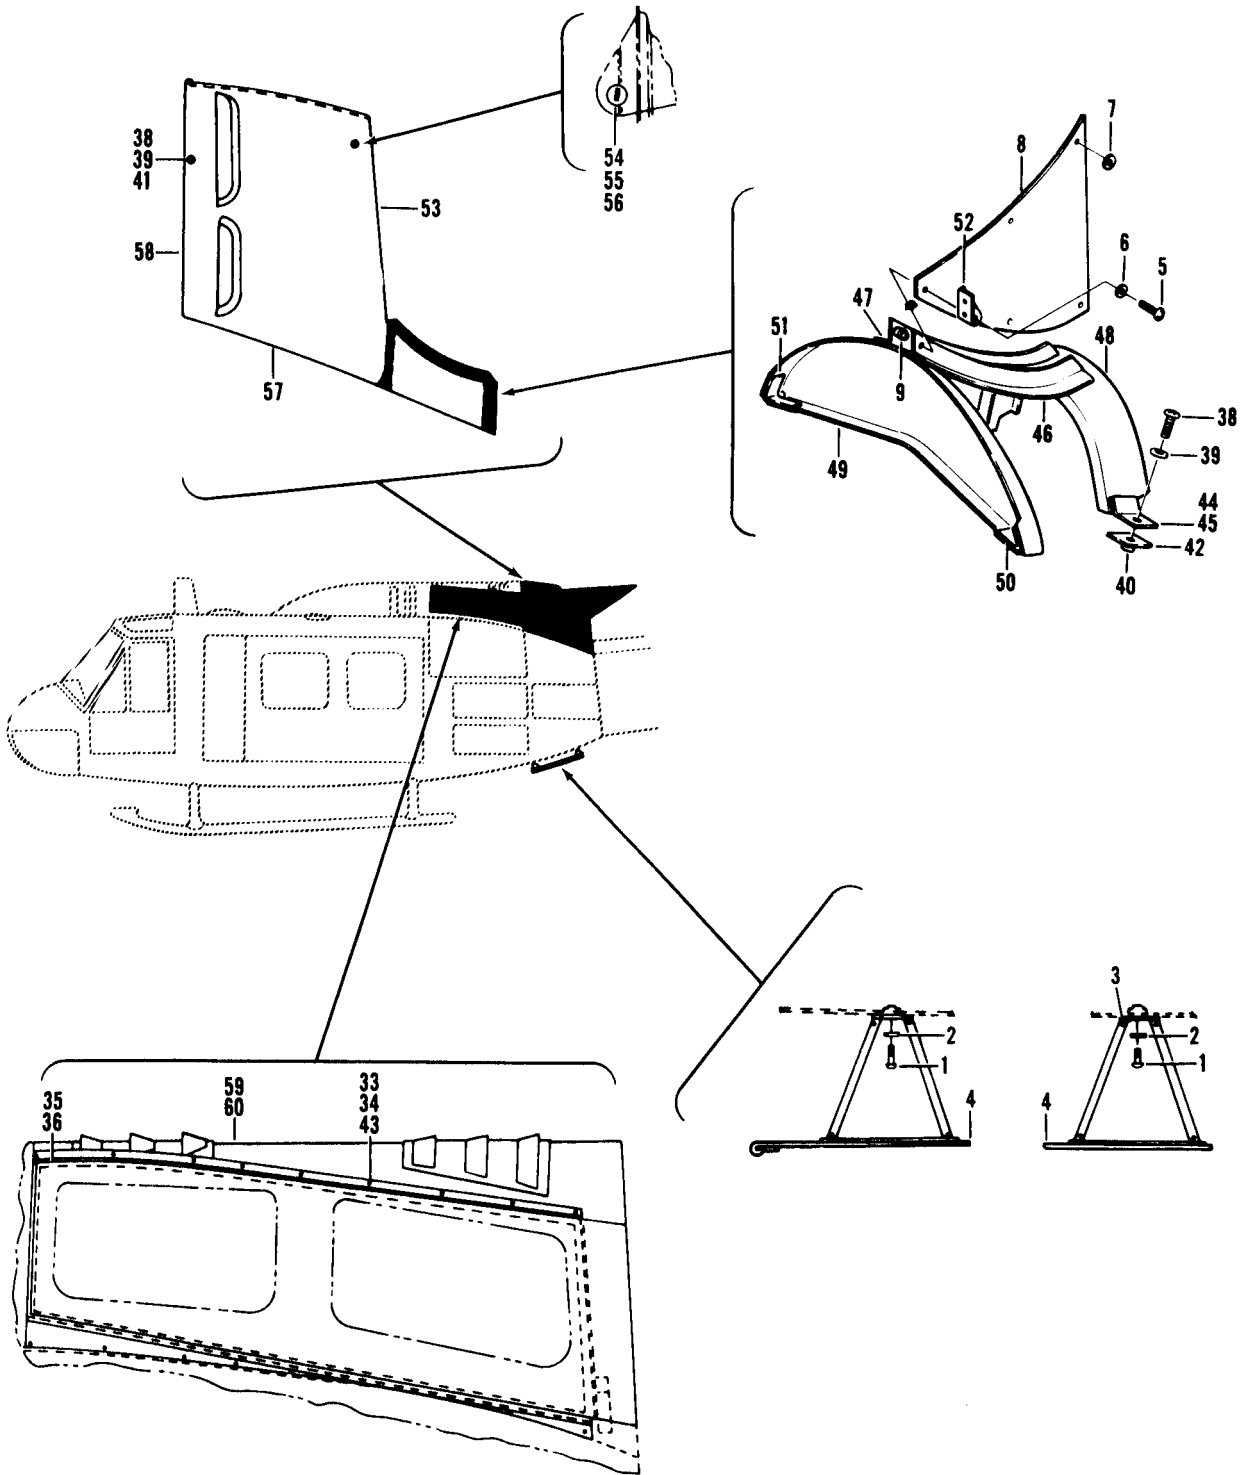

1753/(1754 BLANK)

ALL DATA ON PAGES 1754 THROUGH 1759 (FIG. 429A) DELETED

Figure 429B. Warning Flags Installation, Flare and Chaff Dispense

SECTION II

TM55-1520-210-23P

(1) ILLUSTRATION		(2)	(3)	(4)	(5)	(6)	(7)	(8)
(A) FIG. NO.	(B) ITEM NO.	SMR CODE	NATIONAL STOCK NUMBER	FSCM	PART NUMBER	DESCRIPTION USABLE ON CODE	U/M	QTY INC IN UNIT
						GROUP 16 MISSION EQUIPMENT		
		XCFZZ		20309	ES-F-221710	FLARE AND CHAFF SEE FIG.5B FOR NHAUHX	E A	2
429B	1	XDOZZ		19200	9311511	.SAFETY PIN AND FLAGUHX	E A	1
429B	2	PAOZZ	5305-00-057-0499	96906	MS51958-3	.SCREW, MACHINEUHX	E A	4
429B	3	PAOZZ	5310-00-722-5998	96906	MS15795-805	.WASHER, FLATUHX	E A	4
429B	4	XDOZZ		20309	ES-C-221270	.HOUSING SAFETYUHX	E A	1
429B	5	MFOZZ		20309	ES-B-221712	.PLATE STRUCT A/CUHX	E A	1
429B	6	XDOOO		20309	ES-C-221711	.BRACKET ASSYUHX	E A	1
429B	7	PAOZZ	5310-00-777-5785	96906	MS21059L06	.. NUT, SELF-LOCKING, PLUHX	E A	4
429B		XCFZZ		20309	ES-F-221716	RACK, RIFLE, M16 SEE FIG.5B FOR NHAUHX	E A	1
429B	8	PAOZZ	5305-00-989-7434	96906	MS35207-263	.SCREW, MACHINEUHX	E A	4
429B	9	PAOZZ	5310-00-883-9384	96906	MS15795-842	.WASHER, FLATUHX	E A	4
429B	10	PAOZZ	5999-00-937-4528	71286	7C27-12BA	.CLAMP, ELECTRICALUHX	E A	1
429B	11	XDOOO		20309	ES-C-221714	.POCKET ASSYUHX	E A	1
429B	12	PAOZZ		20309	ES-C-221715	.. CUSHION, ACCESSORYUHX	E A	1
429B	13	XDOOO		20309	ES-C-221713	.BRACKETUHX	E A	2
429B	14	PAOZZ	5310-00-777-5791	960906	MS21059L3	.. NUT, SELF-LOCKING, PLUHX	E A	4