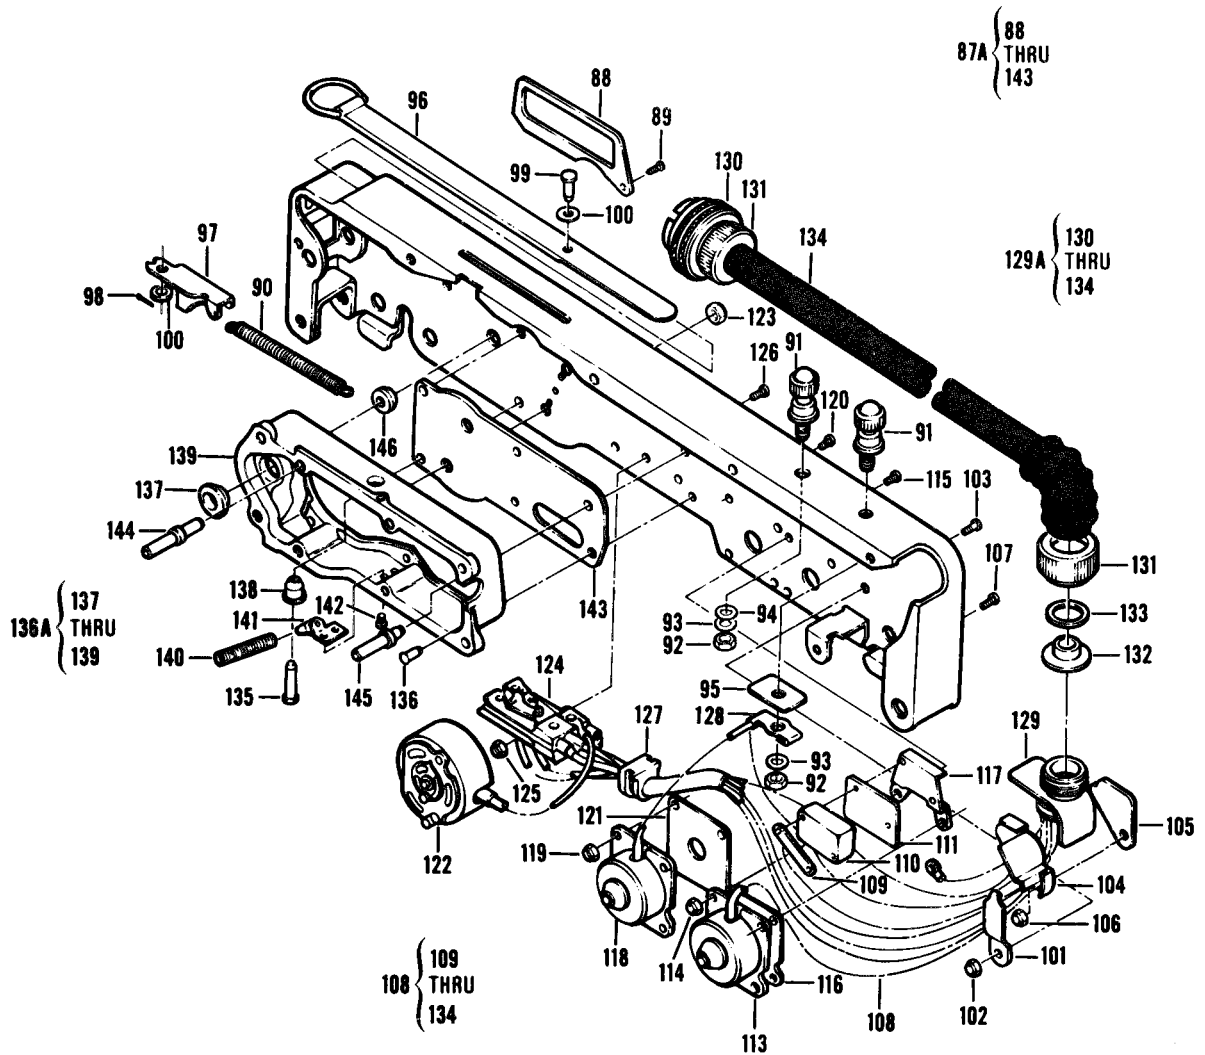

Figure 435. Rack, Bomb, Aircraft (Sheet 3 of 4)

Figure 435. Rack, Bomb, Aircraft (Sheet 4 of 4)

SECTION II

TM55-1520-210-23P