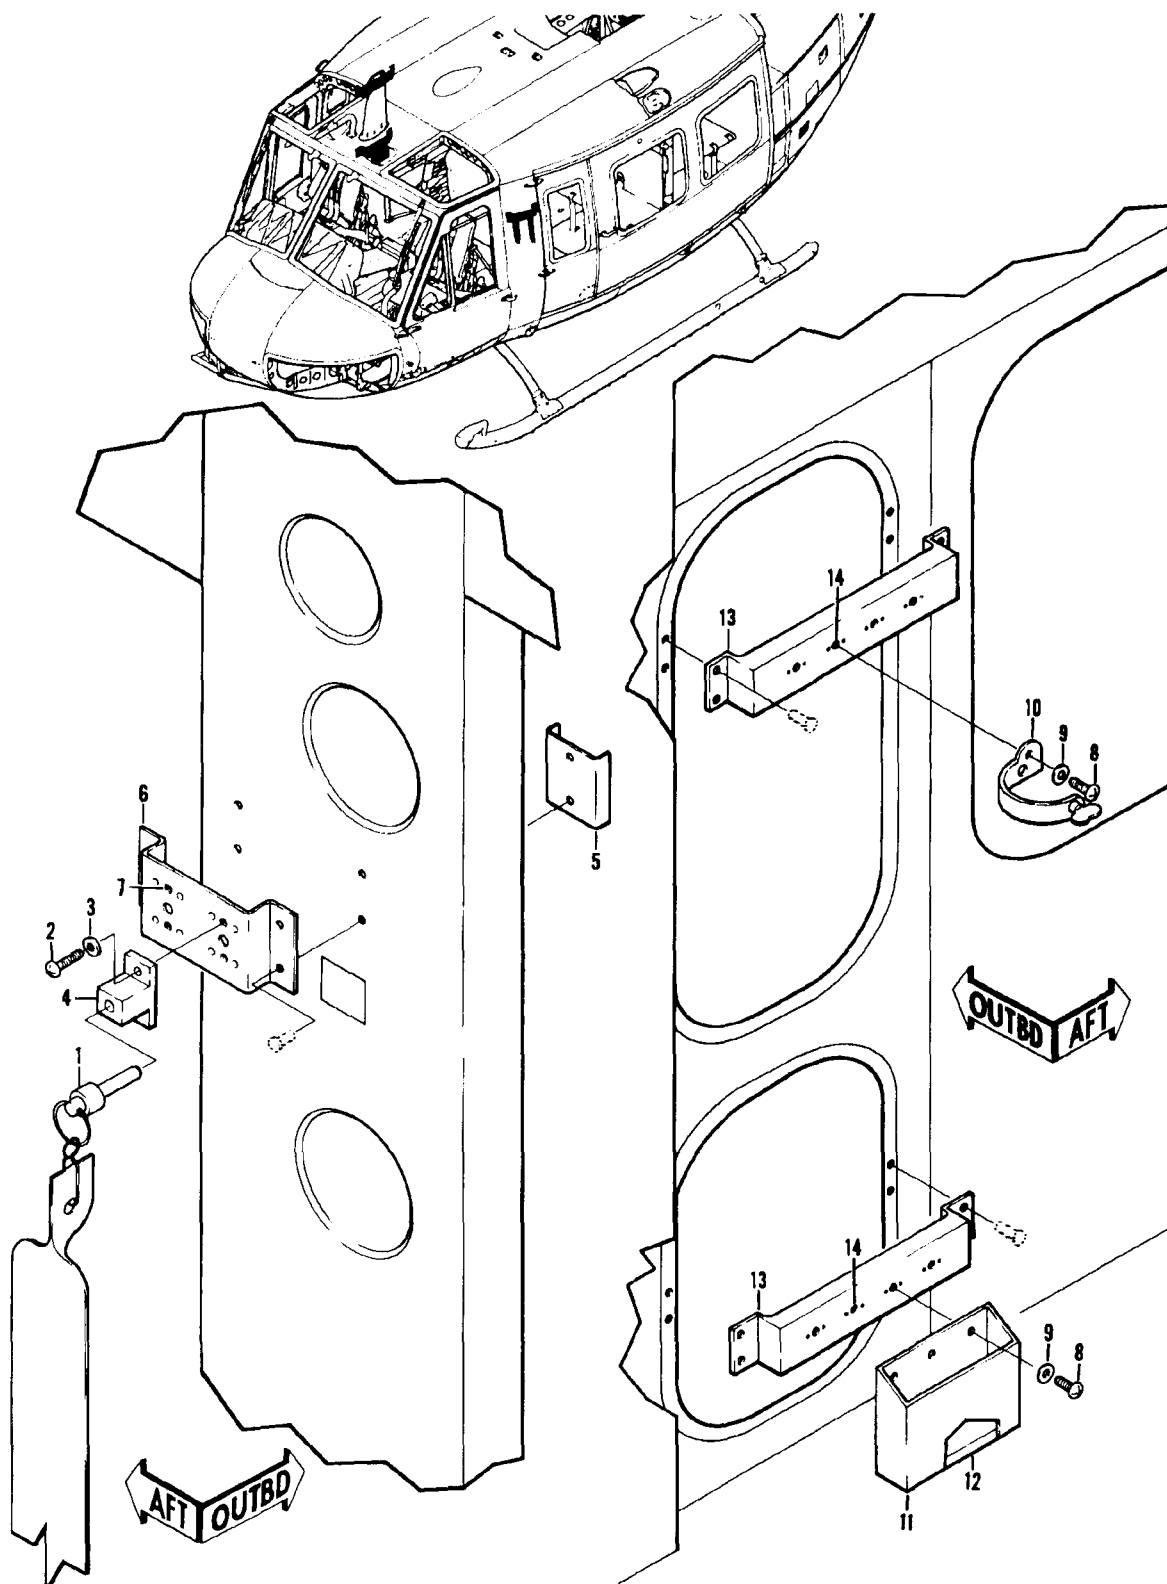

1753/(1754 BLANK)

ALL DATA ON PAGES 1754 THROUGH 1759 (FIG. 429A) DELETED

Figure 429B. Warning Flags Installation, Flare and Chaff Dispense

SECTION II

TM55-1520-210-23P

(1) ILLUSTRATION		(2)	(3)	(4)	(5)	(6)	(7)	(8)
(A) FIG. NO.	(B) ITEM NO.	SMR CODE	NATIONAL STOCK NUMBER	FSCM	PART NUMBER	DESCRIPTION USABLE ON CODE	U/M	QTY INC IN UNIT
						GROUP 16 MISSION EQUIPMENT		
		XCFZZ		20309	ES-F-221710	FLARE AND CHAFF SEE FIG.5B FOR NHAUHX	E A	2
429B	1	XDOZZ		19200	9311511	.SAFETY PIN AND FLAGUHX	E A	1
429B	2	PAOZZ	5305-00-057-0499	96906	MS51958-3	.SCREW, MACHINEUHX	E A	4
429B	3	PAOZZ	5310-00-722-5998	96906	MS15795-805	.WASHER, FLATUHX	E A	4
429B	4	XDOZZ		20309	ES-C-221270	.HOUSING SAFETYUHX	E A	1
429B	5	MFOZZ		20309	ES-B-221712	.PLATE STRUCT A/CUHX	E A	1
429B	6	XDOOO		20309	ES-C-221711	.BRACKET ASSYUHX	E A	1
429B	7	PAOZZ	5310-00-777-5785	96906	MS21059L06	.. NUT, SELF-LOCKING, PLUHX	E A	4
429B		XCFZZ		20309	ES-F-221716	RACK, RIFLE, M16 SEE FIG.5B FOR NHAUHX	E A	1
429B	8	PAOZZ	5305-00-989-7434	96906	MS35207-263	.SCREW, MACHINEUHX	E A	4
429B	9	PAOZZ	5310-00-883-9384	96906	MS15795-842	.WASHER, FLATUHX	E A	4
429B	10	PAOZZ	5999-00-937-4528	71286	7C27-12BA	.CLAMP, ELECTRICALUHX	E A	1
429B	11	XDOOO		20309	ES-C-221714	.POCKET ASSYUHX	E A	1
429B	12	PAOZZ		20309	ES-C-221715	.. CUSHION, ACCESSORYUHX	E A	1
429B	13	XDOOO		20309	ES-C-221713	.BRACKETUHX	E A	2
429B	14	PAOZZ	5310-00-777-5791	960906	MS21059L3	.. NUT, SELF-LOCKING, PLUHX	E A	4